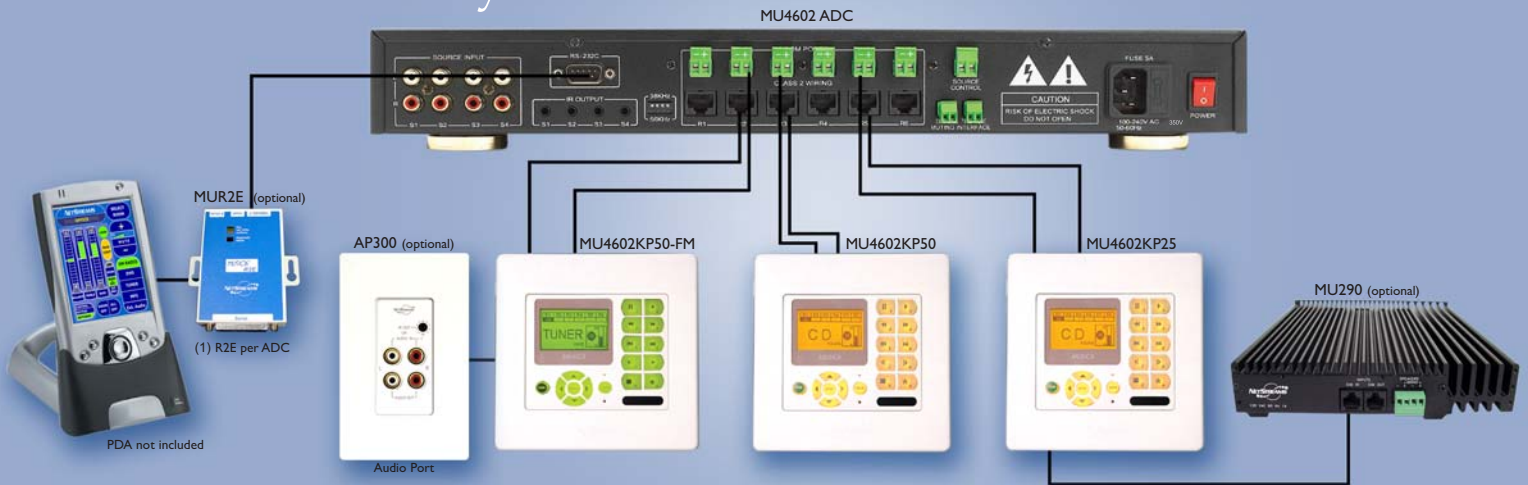

MUSICA MUSICA

Audio Distribution System

Advanced 2-way RS-232 integration makes *Musica* compatible with all popular control systems. Create your own custom interface like the R2E's web interface.

SPECIFICATIONS

Audio Distribution Center (ADC) Specifications

Source Inputs .....(4), stereo paired
Connectors .....RCA Jacks
Input Level 150mV
Input Impedance .....47K ohms
Source Outputs .....6 pairs, stereo
Connector 1 (Data) .....(6) RJ-45 connectors,
4-pair each (EIM); EIA/TIA 568a
Output Level 2.0Vrms
Connector 2 (Power) .....(6) Phoenix type connectors,
1 pair each
Output Power (for keypad) .....28V DC
IR Output Connectors .....3.5mm phone plugs
Microprocessor .....Advanced RISC Microprocessor
Input Power .....110V AC -60Hz, 220V AC - 50/60Hz
Power Consumption 200W
Dimension (WxHxD) .....6.95" x 9.04" x 2.28"
(173mm x 57mm x 226mm)

Audio Port Specifications

Source .....(2) RCA type connectors
.....(left/right) and (1) 3.5mm phone jack
Preamp Output .....(2) RCA type connectors (left/right)
Data Jack .....(1) RJ-45 connector (EIM); EIA/TIA 568a
In/out Level 2.0Vrms

Keypad Specifications

Output Power .. .25-50 watts RMS/channel @ 4 ohms
with both channels driven, 36
watts RMS/channel @ 8 ohms
20-20KHz +/- 3dB
Load Impedance .....8, 6, or 4 Ohms (user selectable)
Signal to Noise .....>100dB
(A-weighted ref: 1 Vrms, 1KHz)
Distortion .....0.02% (power output: 1W @ 1 KHz)
Channel Separation .....>90dB
Dynamic Range 95dB
Level Control Volume .....-70 ~ 0dB
Bass .....-14 ~ 14dB
Treble .....-14 ~ 14dB
MU4602KP50 .....50 watts
MU4602KP25 .....25 watts
MU4602KP50-FM .....includes FM Tuner
In-Wall dimensions (WxHxD) .....3.5" x 2.875" x 2.5"
(88mm x 72mm x 63mm)

SOPHISTICATED CONTROL

The *Musica* Audio Distribution System gives you complete control of all aspects of the sound in the room easily, right from the keypad. You can listen to different sources in each room at the same time. Built-in DSP allows local adjustment of bass, treble, balance, volume, and loudness for each room, individually.

SIMPLIFIED PROGRAMMING

The *NetStreams Musica* system saves programming time. Simply program the IR codes for each source into any keypad and they are automatically stored centrally in the *Musica* system. This eliminates the tedious task of programming each keypad with the same information over and over again.

INTELLIGENT MUTING

Musica can detect external signals like doorbells, intercom, and telephone rings. When these signals are detected, the *Musica* system temporarily enters into a mute mode automatically. *Musica* gracefully ramps the volume back to a low background level 30 seconds later automatically.

INTUITIVE, INTERACTIVE IN-WALL KEYPAD/AMPLIFIER